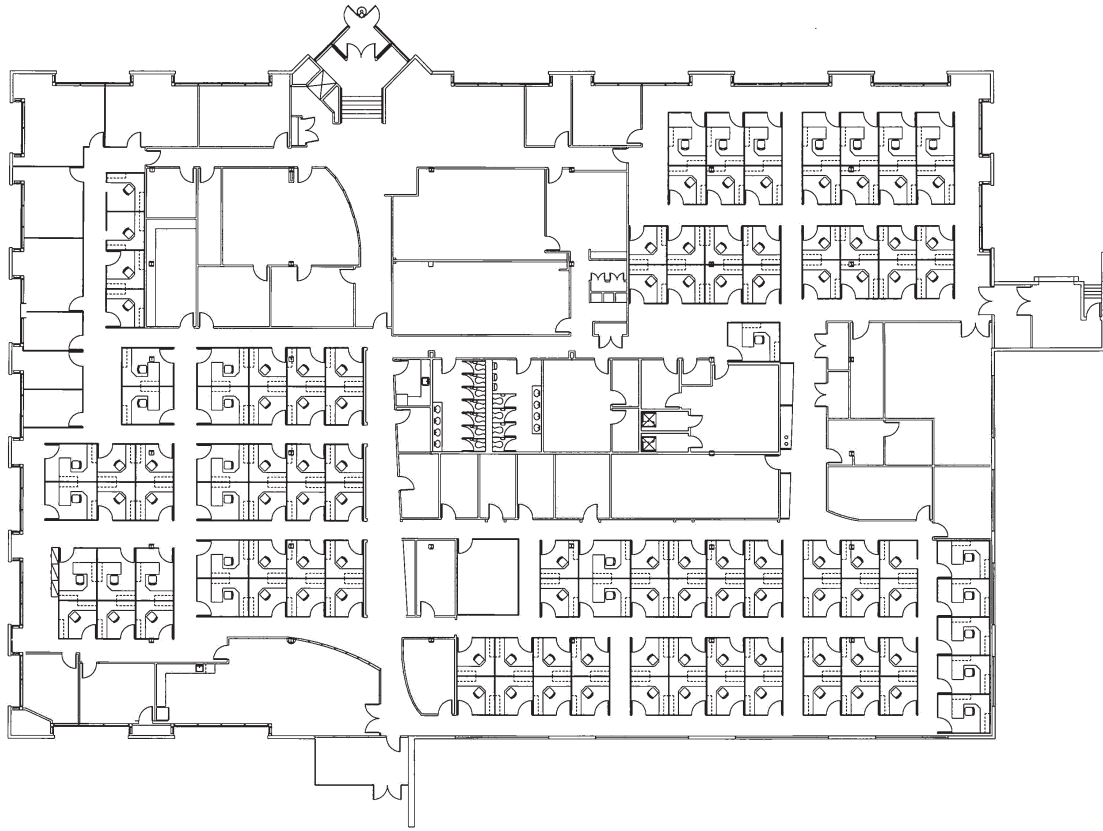

Specifications

- Building size:** 30,000 sf
- Construction:** Masonry exterior with large, thermopane windows.
- Electrical Service:** 1,200 Amps, 120/208 Volts, main electrical service.
- Computer Room:** Approximately 600 square foot (expandable), raised-floor computer room with UPS, generator back-up, 15-ton dedicated Liebert A/C, and Ansul fire suppression.
- Back-up Generator:** Gas-fired, Cummins generator providing 600 Amps, 120/208 Volts, 3-phase, 4-wire power to the main computer room.
- HVAC:** Three Trane Variable Air Volume (VAV) rooftop units with gas-fired, early morning warm up and electric reheat in the perimeter VAV boxes. System is designed with economizers.
- Parking Ratio:** 4/1,000 SF
- Shipping/Receiving:** One loading dock